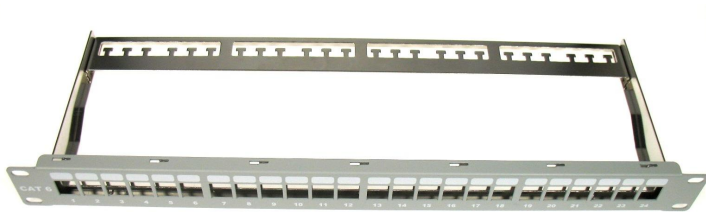

19" 1 HU Patch Panel, Jack carrier
Cat. 6, unshielded
24 Ports RJ45

Description

Unshielded 19" Patch Panel 1 HU, with holders for up to 24 RJ45 ports and cable strain relief.

Technical specification

- Panel: Steel plate, powder coated
- Colors: light grey, RAL 7035 or black, RAL 9005
Other colors on request
- Shielding: unshielded Panel
- Number of ports: 24
- Strain relief: with cable strap
- Labeling: screen printed numbers 1 – 24

Dimensions:

- Width: 19"
- Height: 1 HU
- Depth: ca. 145 mm